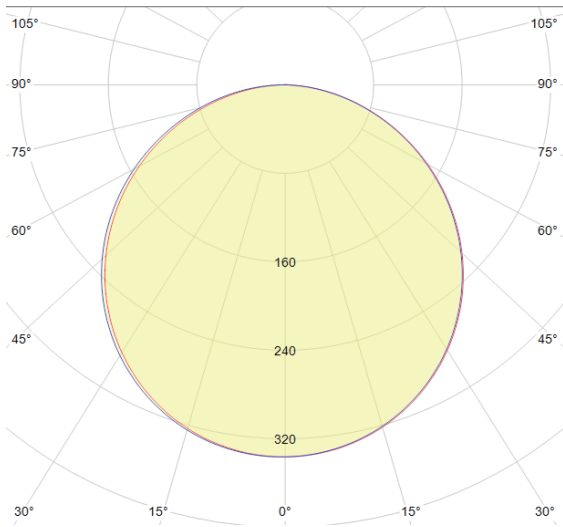

Photometric Data

OPPLE SHANGHAI OFFICE

Building V3, The Mixc, 1799 Wuzhong Road,
Minhang District, Shanghai, China
ZIP: 201103

T + 86 21 3855 0000

E intersales@opple.com

WWW.OPPLE.COM/EN