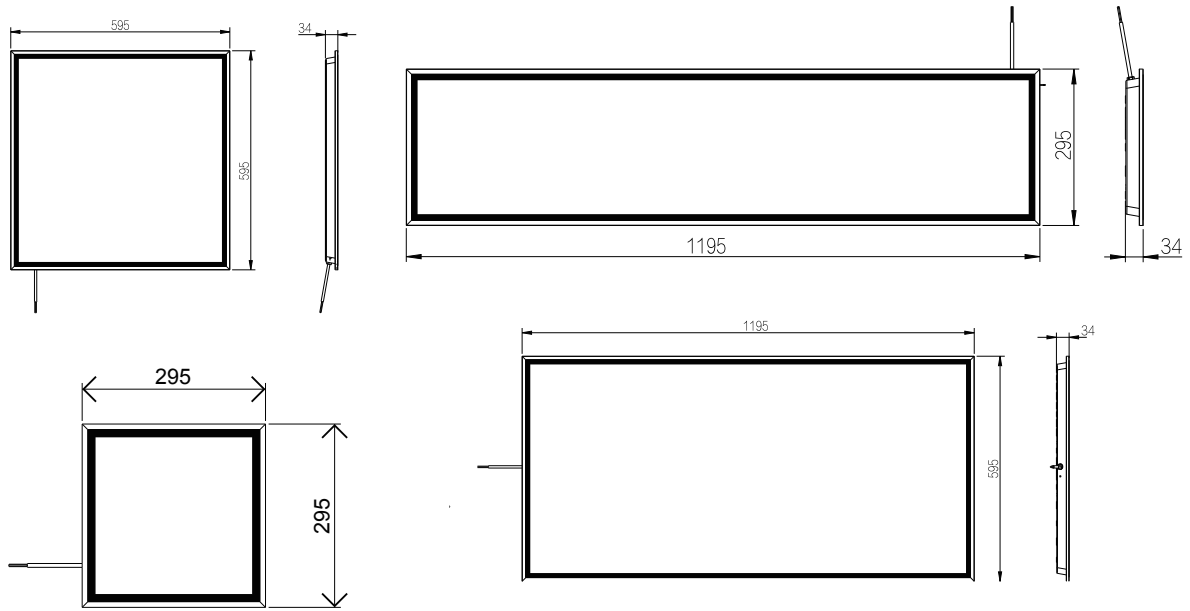

Dimensional Drawing